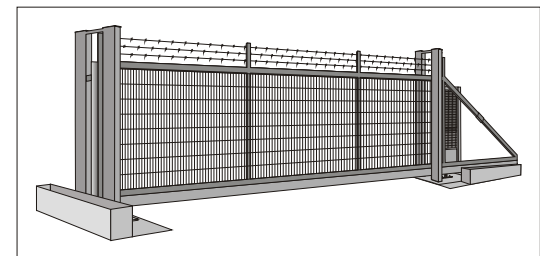

TEMPORARY CONSTRUCTION GATES

PRODUCTS RANGE 2013

VILLA MANUAL GATE

VILLA AUTOMATED GATE

VILLA ART GATE

PRO MANUAL SWING GATE

PRO AUTOMATED SWING GATE

TEMPORARY SWING GATE

PRO MANUAL SLIDING GATE

PRO AUTOMATED SLIDING GATE

TEMPORARY SLIDING GATE

TEMPORARY

Sliding gate Light series with automation

	Bv(mm)	Hv(mm)	Frame(mm)	Gate posts(mm)	Monorail	Filling
Sliding gate Viking Light	4000-6000	2000	40x40	80x80	68x68	2D

Outside view

	B_v (mm)	H_v (mm)	Frame(mm)	Gate posts(mm)	Filling
Swing gate Viking Light	4000-6000	2000	40x40	80x80	40x40x4 mesh

TEMPORARY

Tourniquet / Road barrier

ØstCom AS