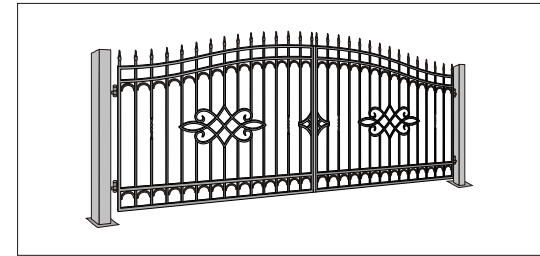

TEMPORARY CONSTRUCTION GATES

PRODUCTS RANGE 2013

VILLA MANUAL GATE

VILLA AUTOMATED GATE

VILLA ART GATE

PRO MANUAL SWING GATE

PRO AUTOMATED SWING GATE

TEMPORARY SWING GATE

PRO MANUAL SLIDING GATE

PRO AUTOMATED SLIDING GATE

TEMPORARY SLIDING GATE

TEMPORARY

Sliding gate Light series with automation

	Bv(mm)	Hv(mm)	Frame(mm)	Gate posts(mm)	Monorail	Filling
Sliding gate Viking Light	4000-6000	2000	40x40	80x80	68x68	2D