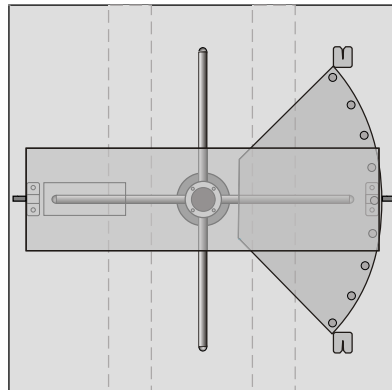

PRO MANUAL SLIDING GATE

PRO AUTOMATED SLIDING GATE

TEMPORARY SLIDING GATE

TEMPORARY

Sliding gate Light series with automation

	Bv(mm)	Hv(mm)	Frame(mm)	Gate posts(mm)	Monorail	Filling
Sliding gate Viking Light	4000-6000	2000	40x40	80x80	68x68	2D

Outside view

	B_v (mm)	H_v (mm)	Frame(mm)	Gate posts(mm)	Filling
Swing gate Viking Light	4000-6000	2000	40x40	80x80	40x40x4 mesh

TEMPORARY

Tourniquet / Road barrier

ØstCom AS