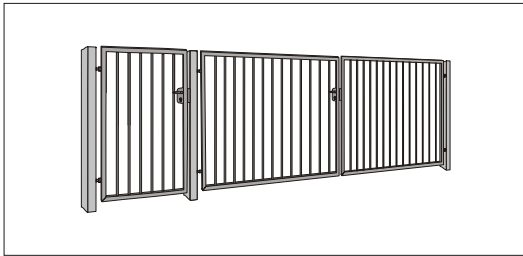

TEMPORARY CONSTRUCTION GATES

PRODUCTS RANGE 2013

VILLA MANUAL GATE

VILLA AUTOMATED GATE

VILLA ART GATE

PRO MANUAL SWING GATE

PRO AUTOMATED SWING GATE

TEMPORARY SWING GATE

PRO MANUAL SLIDING GATE

PRO AUTOMATED SLIDING GATE

TEMPORARY SLIDING GATE

TEMPORARY

Sliding gate Light series with automation

	Bv(mm)	Hv(mm)	Frame(mm)	Gate posts(mm)	Monorail	Filling
Sliding gate Viking Light	4000-6000	2000	40x40	80x80	68x68	2D