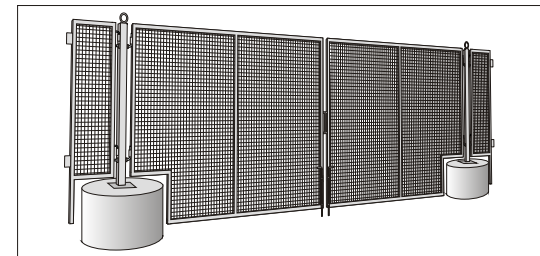

TEMPORARY CONSTRUCTION GATES

PRODUCTS RANGE 2013

VILLA MANUAL GATE

VILLA AUTOMATED GATE

VILLA ART GATE

PRO MANUAL SWING GATE

PRO AUTOMATED SWING GATE

TEMPORARY SWING GATE

PRO MANUAL SLIDING GATE

PRO AUTOMATED SLIDING GATE

TEMPORARY SLIDING GATE

TEMPORARY

Sliding gate Light series with automation

	Bv(mm)	Hv(mm)	Frame(mm)	Gate posts(mm)	Monorail	Filling
Sliding gate Viking Light	4000-6000	2000	40x40	80x80	68x68	2D

Outside view

	B_v (mm)	H_v (mm)	Frame(mm)	Gate posts(mm)	Filling
Swing gate Viking Light	4000-6000	2000	40x40	80x80	40x40x4 mesh

TEMPORARY

Tourniquet / Road barrier

ØstCom AS