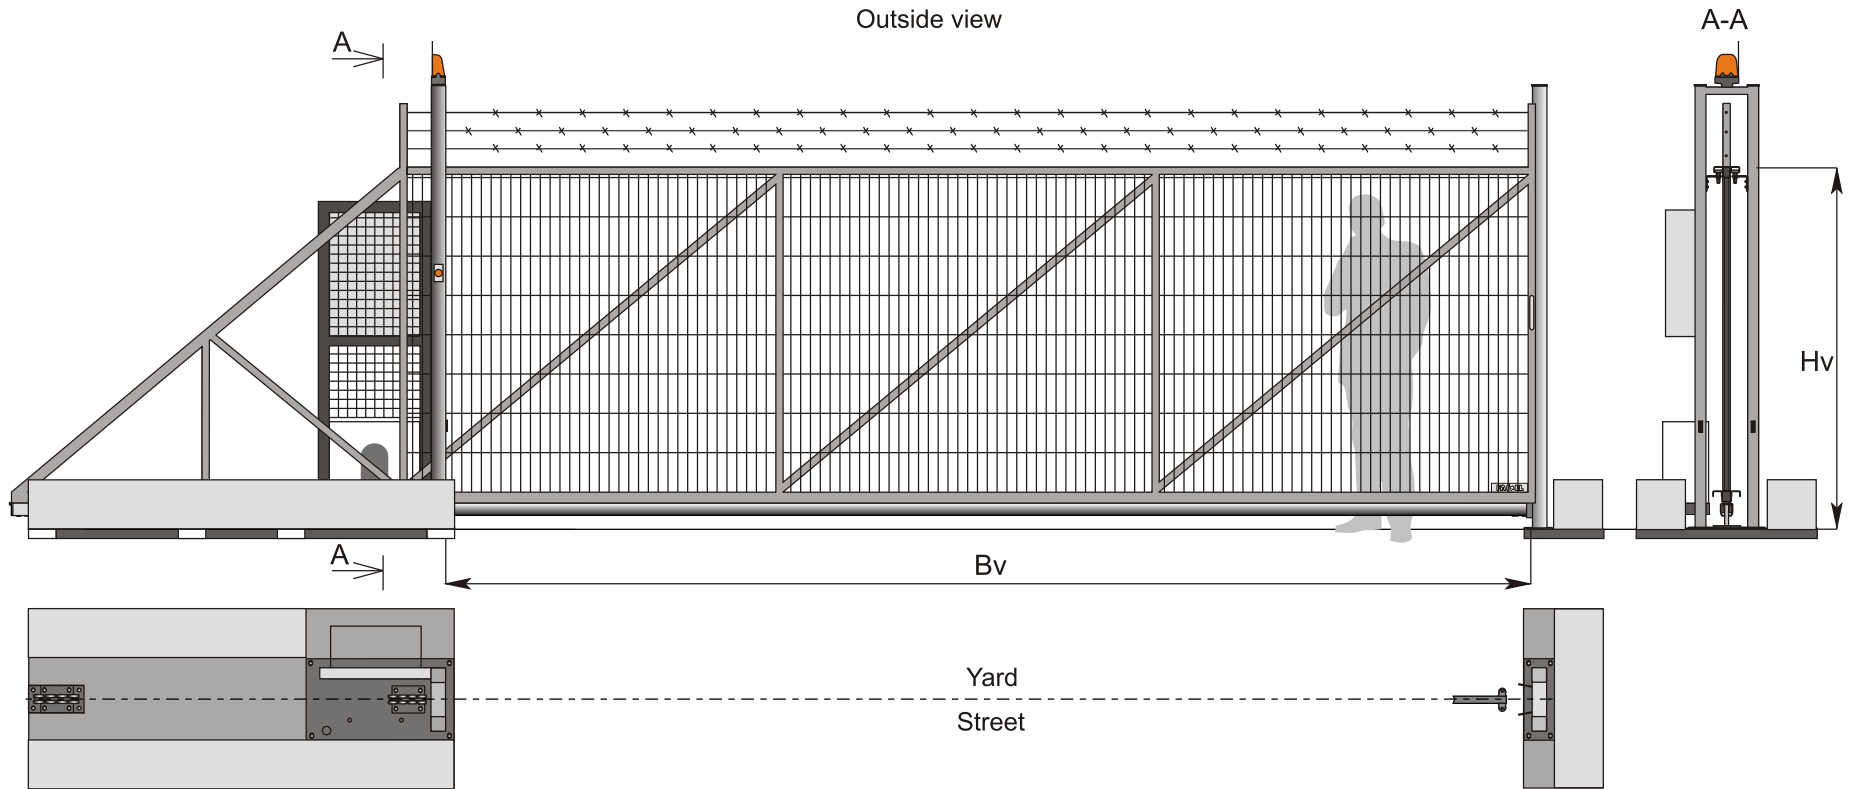

PRO MANUAL SLIDING GATE

PRO AUTOMATED SLIDING GATE

TEMPORARY SLIDING GATE

TEMPORARY

Sliding gate Light series with automation

	Bv(mm)	Hv(mm)	Frame(mm)	Gate posts(mm)	Monorail	Filling
Sliding gate Viking Light	4000-6000	2000	40x40	80x80	68x68	2D

Outside view

	B_v (mm)	H_v (mm)	Frame(mm)	Gate posts(mm)	Filling
Swing gate Viking Light	4000-6000	2000	40x40	80x80	40x40x4 mesh

TEMPORARY

Tourniquet / Road barrier

ØstCom AS