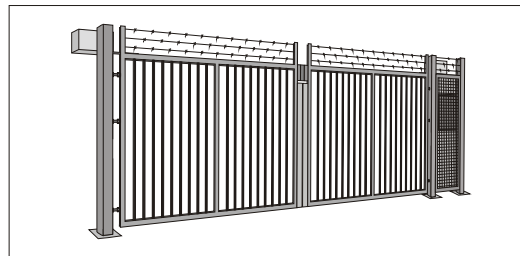

TEMPORARY CONSTRUCTION GATES

PRODUCTS RANGE 2013

VILLA MANUAL GATE

VILLA AUTOMATED GATE

VILLA ART GATE

PRO MANUAL SWING GATE

PRO AUTOMATED SWING GATE

TEMPORARY SWING GATE

PRO MANUAL SLIDING GATE

PRO AUTOMATED SLIDING GATE

TEMPORARY SLIDING GATE

TEMPORARY

Sliding gate Light series with automation

	Bv(mm)	Hv(mm)	Frame(mm)	Gate posts(mm)	Monorail	Filling
Sliding gate Viking Light	4000-6000	2000	40x40	80x80	68x68	2D

Outside view

	B_v (mm)	H_v (mm)	Frame(mm)	Gate posts(mm)	Filling
Swing gate Viking Light	4000-6000	2000	40x40	80x80	40x40x4 mesh

TEMPORARY

Tourniquet / Road barrier

ØstCom AS