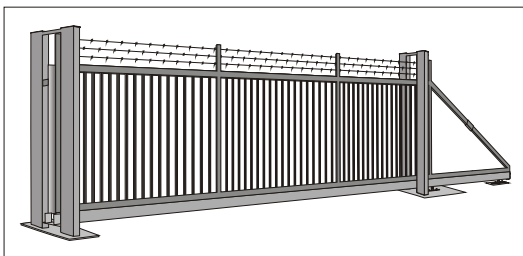

TEMPORARY CONSTRUCTION GATES

PRODUCTS RANGE 2013

VILLA MANUAL GATE

VILLA AUTOMATED GATE

VILLA ART GATE

PRO MANUAL SWING GATE

PRO AUTOMATED SWING GATE

TEMPORARY SWING GATE

PRO MANUAL SLIDING GATE

PRO AUTOMATED SLIDING GATE

TEMPORARY SLIDING GATE

TEMPORARY

Sliding gate Light series with automation

	Bv(mm)	Hv(mm)	Frame(mm)	Gate posts(mm)	Monorail	Filling
Sliding gate Viking Light	4000-6000	2000	40x40	80x80	68x68	2D

Outside view

	B_v (mm)	H_v (mm)	Frame(mm)	Gate posts(mm)	Filling
Swing gate Viking Light	4000-6000	2000	40x40	80x80	40x40x4 mesh

TEMPORARY

Tourniquet / Road barrier

ØstCom AS