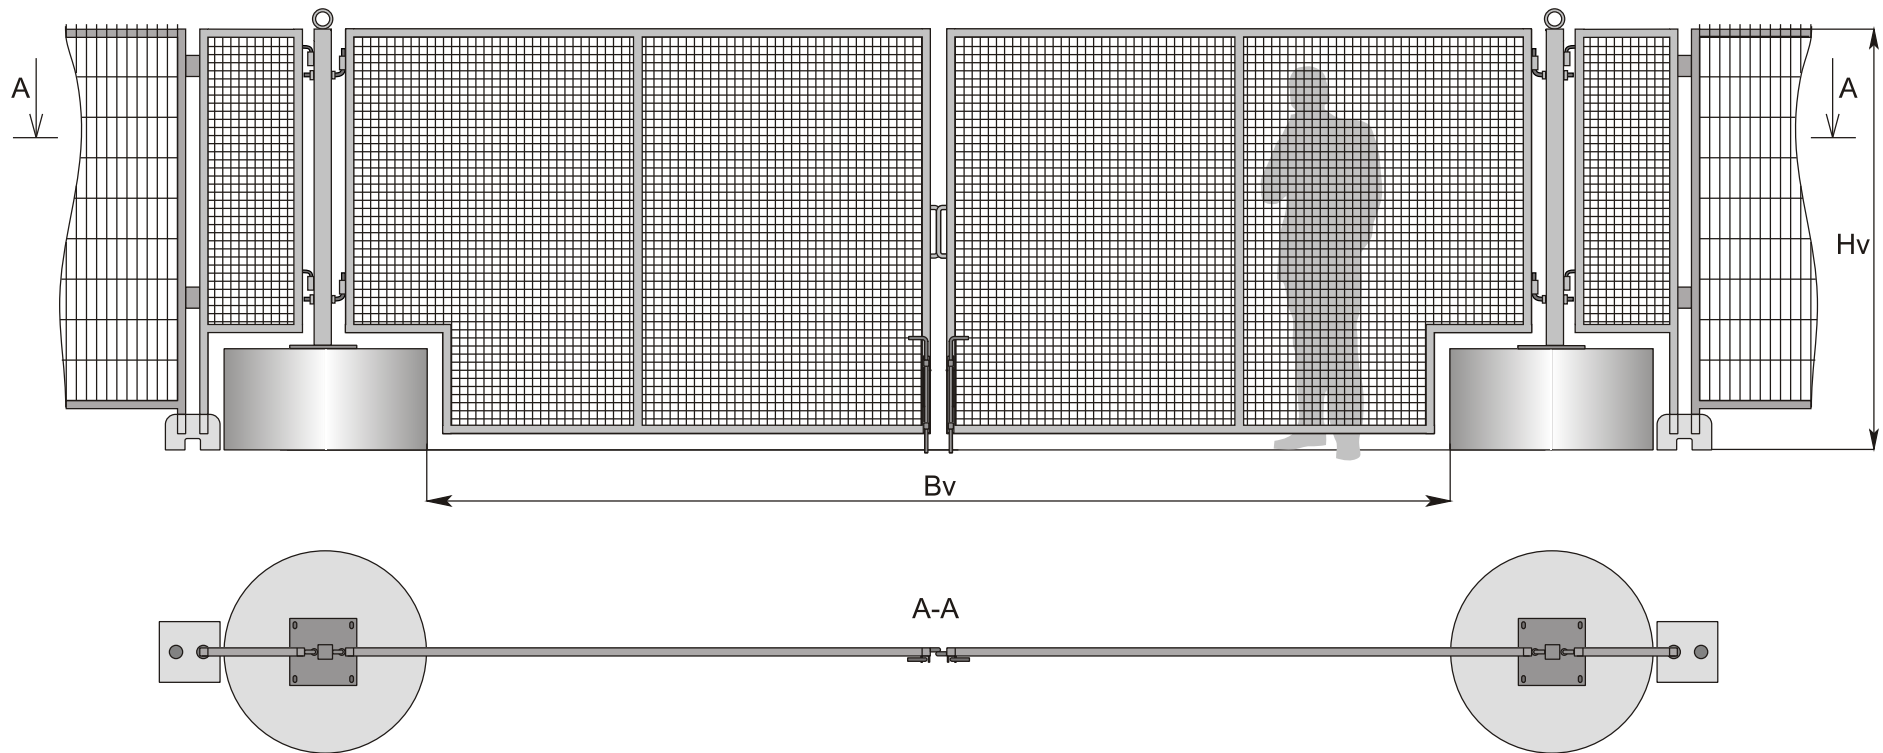

PRO MANUAL SLIDING GATE

PRO AUTOMATED SLIDING GATE

TEMPORARY SLIDING GATE

TEMPORARY

Sliding gate Light series with automation

	Bv(mm)	Hv(mm)	Frame(mm)	Gate posts(mm)	Monorail	Filling
Sliding gate Viking Light	4000-6000	2000	40x40	80x80	68x68	2D

Outside view

	B_v (mm)	H_v (mm)	Frame(mm)	Gate posts(mm)	Filling
Swing gate Viking Light	4000-6000	2000	40x40	80x80	40x40x4 mesh

TEMPORARY

Tourniquet / Road barrier

ØstCom AS