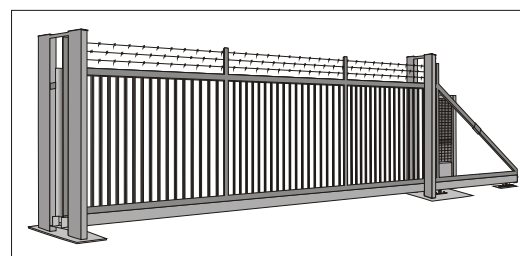

TEMPORARY CONSTRUCTION GATES

PRODUCTS RANGE 2013

VILLA MANUAL GATE

VILLA AUTOMATED GATE

VILLA ART GATE

PRO MANUAL SWING GATE

PRO AUTOMATED SWING GATE

TEMPORARY SWING GATE

PRO MANUAL SLIDING GATE

PRO AUTOMATED SLIDING GATE

TEMPORARY SLIDING GATE

TEMPORARY

Sliding gate Light series with automation

	Bv(mm)	Hv(mm)	Frame(mm)	Gate posts(mm)	Monorail	Filling
Sliding gate Viking Light	4000-6000	2000	40x40	80x80	68x68	2D

Outside view

	B_v (mm)	H_v (mm)	Frame(mm)	Gate posts(mm)	Filling
Swing gate Viking Light	4000-6000	2000	40x40	80x80	40x40x4 mesh

TEMPORARY

Tourniquet / Road barrier

ØstCom AS