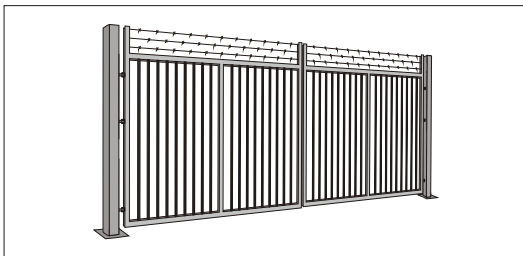

TEMPORARY CONSTRUCTION GATES

PRODUCTS RANGE 2013

VILLA MANUAL GATE

VILLA AUTOMATED GATE

VILLA ART GATE

PRO MANUAL SWING GATE

PRO AUTOMATED SWING GATE

TEMPORARY SWING GATE

PRO MANUAL SLIDING GATE

PRO AUTOMATED SLIDING GATE

TEMPORARY SLIDING GATE

TEMPORARY

Sliding gate Light series with automation

	Bv(mm)	Hv(mm)	Frame(mm)	Gate posts(mm)	Monorail	Filling
Sliding gate Viking Light	4000-6000	2000	40x40	80x80	68x68	2D