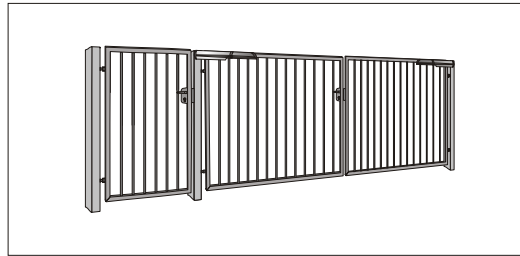

TEMPORARY CONSTRUCTION GATES

PRODUCTS RANGE 2013

VILLA MANUAL GATE

VILLA AUTOMATED GATE

VILLA ART GATE

PRO MANUAL SWING GATE

PRO AUTOMATED SWING GATE

TEMPORARY SWING GATE

PRO MANUAL SLIDING GATE

PRO AUTOMATED SLIDING GATE

TEMPORARY SLIDING GATE

TEMPORARY

Sliding gate Light series with automation

	Bv(mm)	Hv(mm)	Frame(mm)	Gate posts(mm)	Monorail	Filling
Sliding gate Viking Light	4000-6000	2000	40x40	80x80	68x68	2D