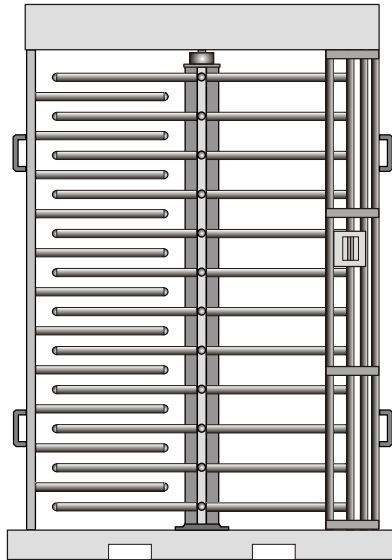

PRO MANUAL SLIDING GATE

PRO AUTOMATED SLIDING GATE

TEMPORARY SLIDING GATE

TEMPORARY

Sliding gate Light series with automation

	Bv(mm)	Hv(mm)	Frame(mm)	Gate posts(mm)	Monorail	Filling
Sliding gate Viking Light	4000-6000	2000	40x40	80x80	68x68	2D

Outside view

	B_v (mm)	H_v (mm)	Frame(mm)	Gate posts(mm)	Filling
Swing gate Viking Light	4000-6000	2000	40x40	80x80	40x40x4 mesh

TEMPORARY

Tourniquet / Road barrier

ØstCom AS